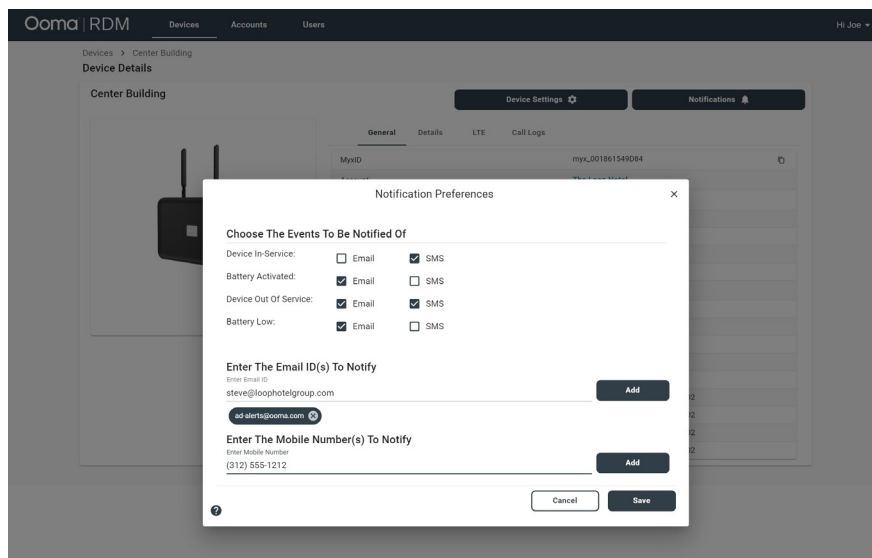

Ooma AirDial – Remote Device Management and Notification Tool

Generate event notifications.

A notification can be received via SMS text message or email. You choose which type of notification is generated for each event, and you can add multiple recipients for each notification type.

Notification events include:

- Device In-Service
- Device Out-of-Service
- Battery Activated
- Battery Low

Role-based access capabilities empower account owners to give other users permissions such as Administrator, Editor, or User, without sharing login credentials.

Device Notification Settings