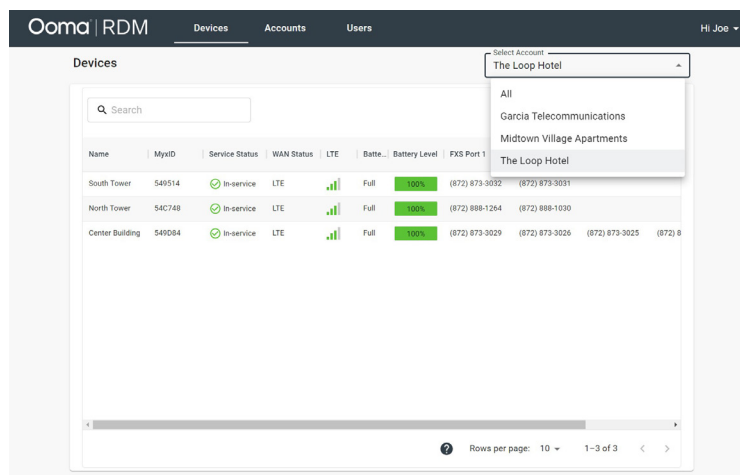

Notification events include:

- Device In-Service
- Device Out-of-Service
- Battery Activated
- Battery Low

Role-based access capabilities empower account owners to give other users permissions such as Administrator, Editor, or User, without sharing login credentials.

## Device Notification Settings

## Device List View