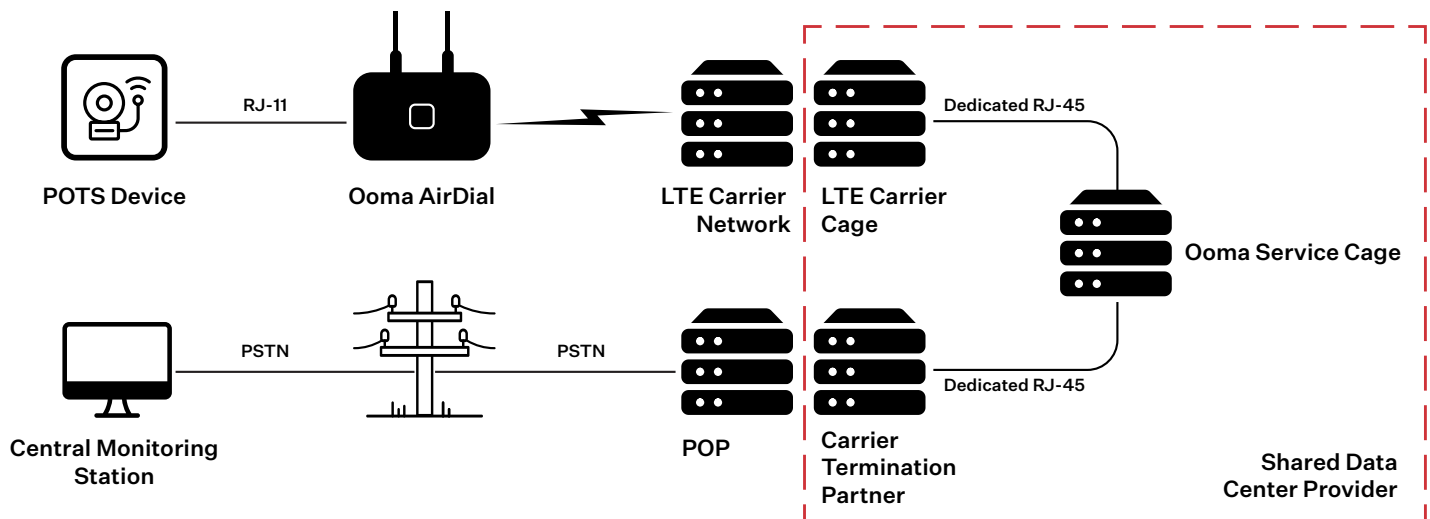

# Brickpoint Properties

CASE STUDY

- Five apartment complexes in the Boston area
- Moved to VoIP for voice lines and PBX several years ago
- 14 POTs lines remained, in use for:
  - Building Entry Phones
  - Elevators
  - Boiler Room Alarms
  - Pool Phones
- Brickpoint was in desperate need of a solution. They were dissatisfied with support from the CLEC and prices were increasing.
- They purchased eight Ooma AirDial devices with 13 total lines.
- The IT consultant we worked with expects to install Ooma AirDial at several other customers' locations.

## How Ooma AirDial Operates

Ooma is a true MFVN operator.

# Ooma AirDial – Remote Device Management and Notification Tool